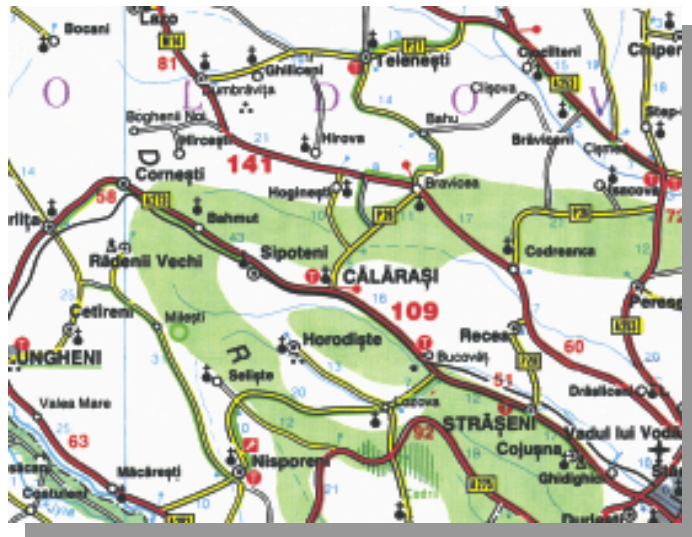

KALARASH

CĂLĂRAȘI (ROM)

Location

50 km WNW of Kishinev
47° 16' / 28° 19'

Region

Kalarash

Jewish Population, Pre-Holocaust

3,662 (76% of general population in 1930)

Jewish cemetery on the hill behind the buildings, 1993

855

Typical street scene, c. 1960

854

Former synagogue, 1993

856

■ Jewish cemetery, 1998

857