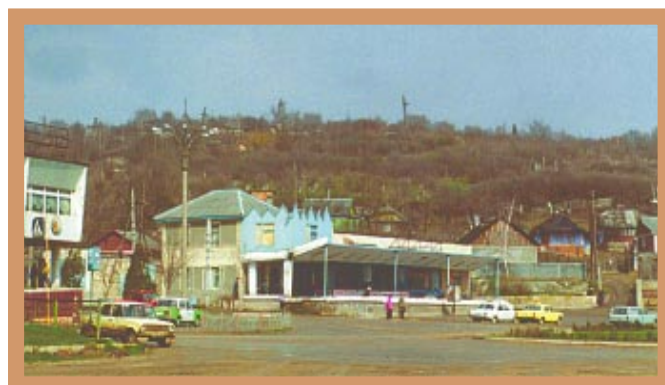

KALARASH

CĂLĂRAȘI (ROM)

Location

50 km WNW of Kishinev
47° 16' / 28° 19'

Region

Kalarash

Jewish Population, Pre-Holocaust

3,662 (76% of general population in 1930)

Jewish cemetery on the hill behind the buildings, 1993

855

Typical street scene, c. 1960

854

Former synagogue, 1993

856

■ Jewish cemetery, 1998

857